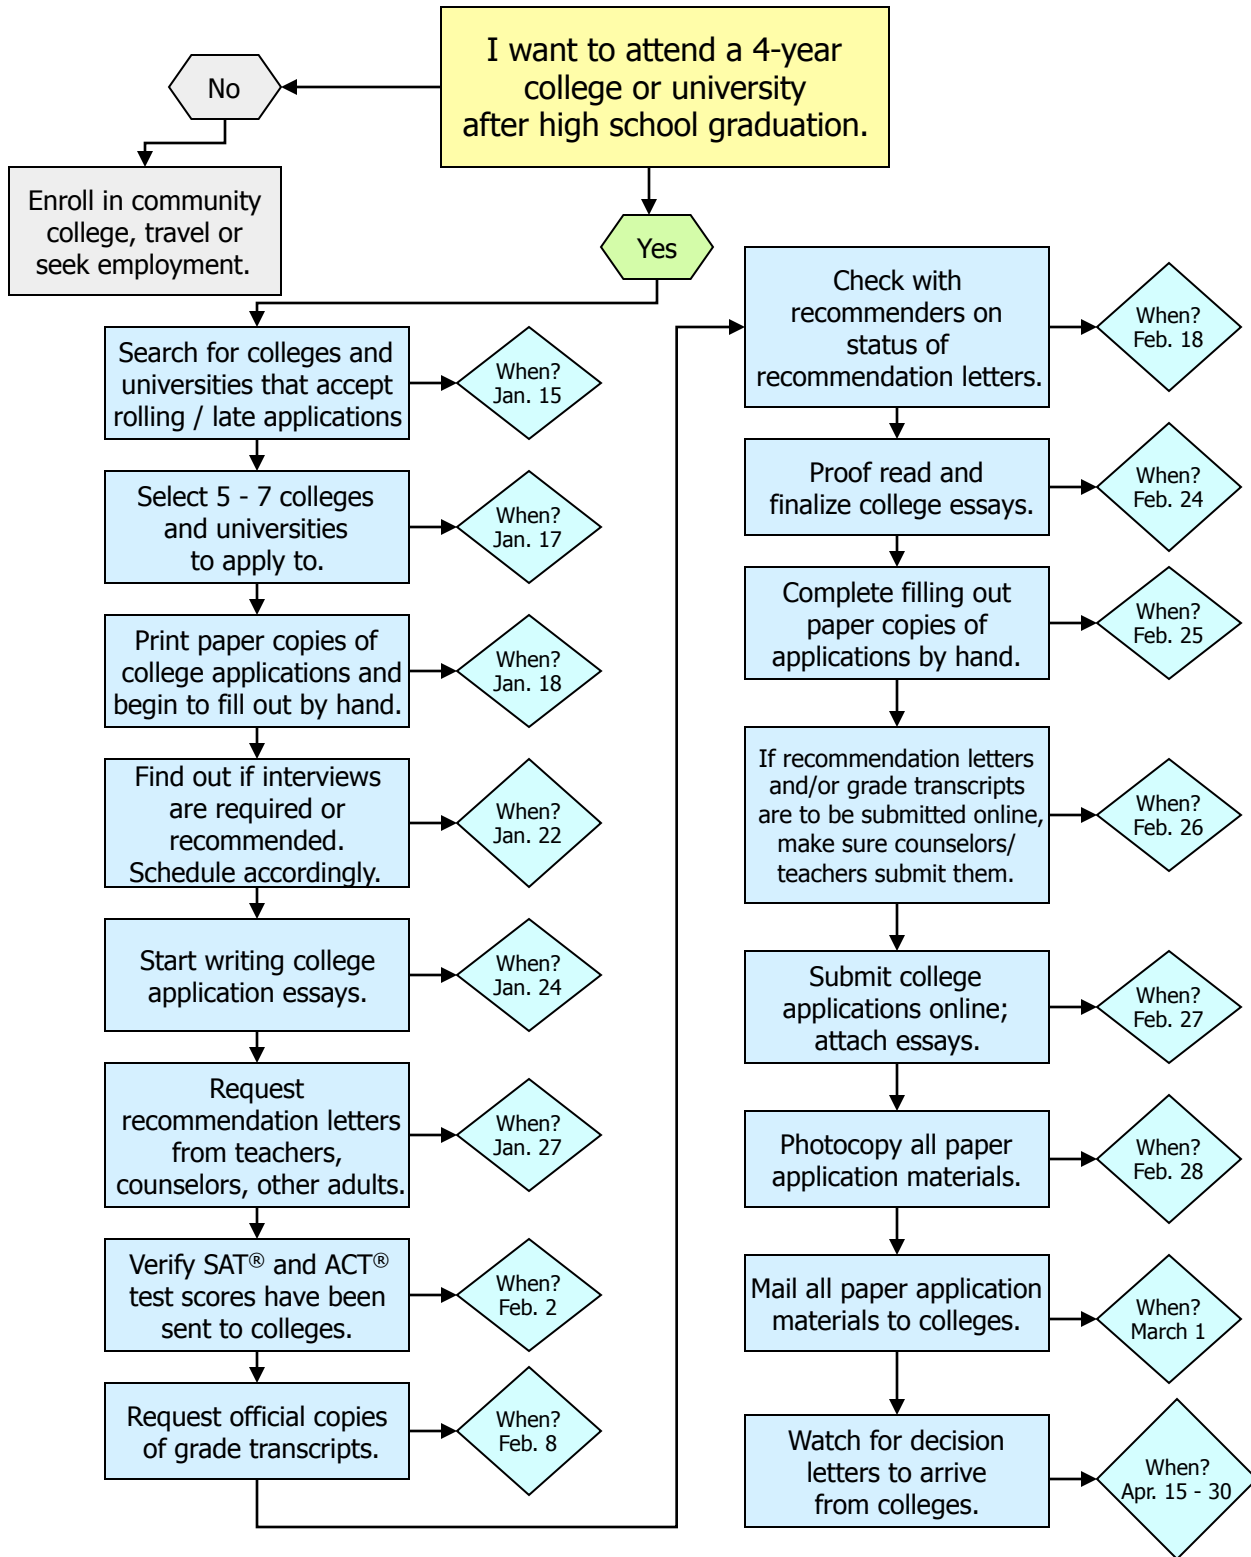

Rolling / Late Admission Application Process

- January 15 to March 1* -

* NOTE: This process assumes seniors begin the process on Jan. 15 with an application deadline of March 1.
 - Application deadlines vary, if yours are different, adjust your schedule accordingly.
 - Completing application tasks AHEAD of the dates shown is always to your advantage.